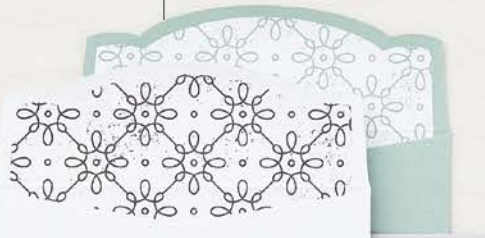

SLIMLINE ENVELOPES
157981 | 12,00 € | £9.25

15 envelopes with inside printed design: 5 each of 3 colours. Envelope size: 3-7/8" x 8-7/8" (9,8 x 22,5 cm). Soft Succulent, white, Smoky Slate.