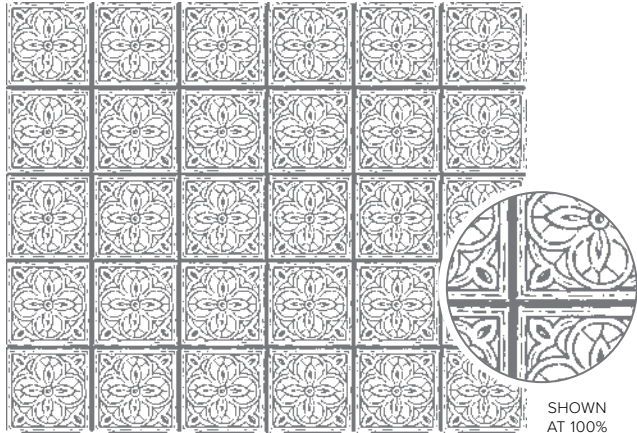

BACKGROUND STAMPS

ARTWORK SHOWN AT 50%*

TIMELESS TILES • 157877 | 21,00 € | £16.00

1 cling stamp (suggested clear block: f)

ARTWORK SHOWN AT 50%*