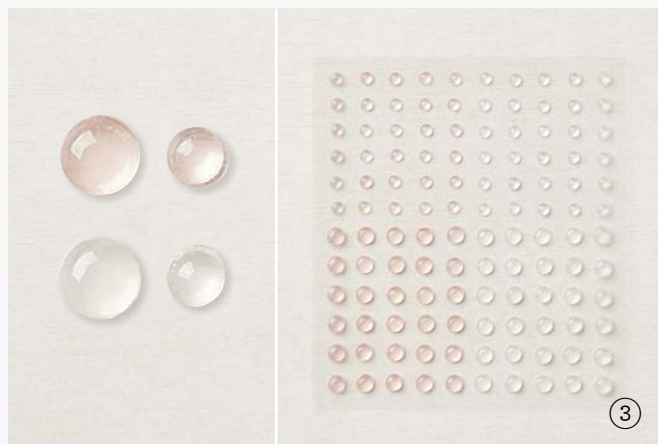

Suite Collection • 157667 | 99,75 € | £77.50

Cling •

*Suite collection includes one of each item listed on the next page.*

①

②

③

④

⑤