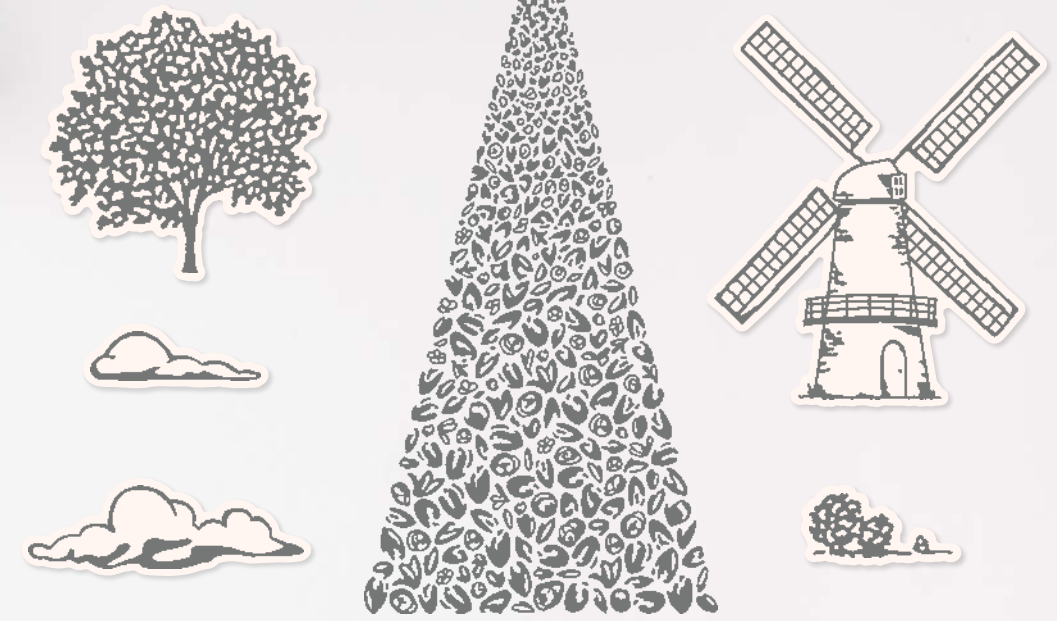

[AC P. 128]
BASICS STAMPIN'
EMBOSS™ POWDERS
155554 | 22,00 €
£17.00

[AC P. 143]
ROUND &
SQUARE BRADS
155570 | 8,50 €
£6.50