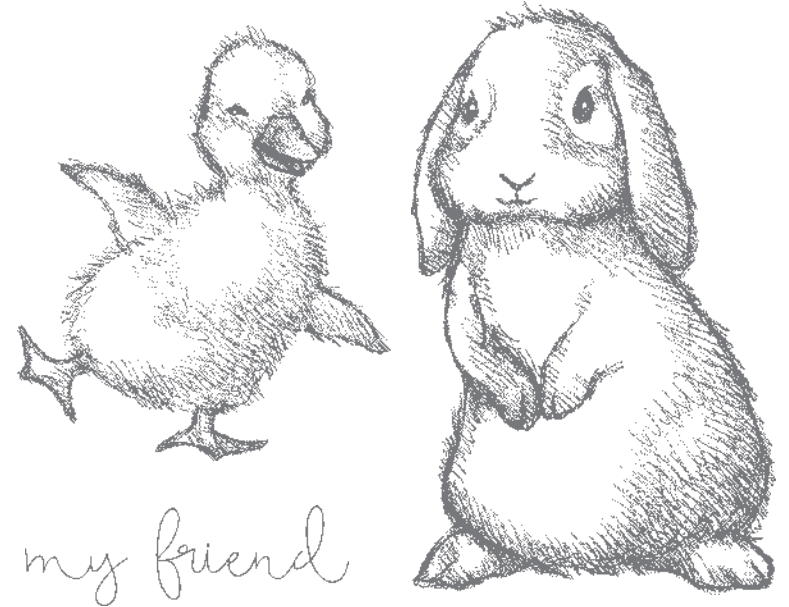

sending warm
and happy wishes
this spring

may your days blossom
with joy and happiness