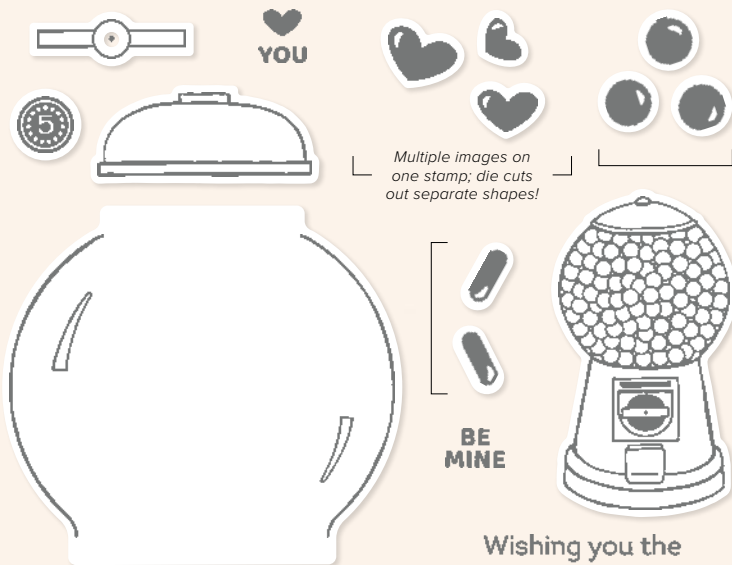

Multiple images on one stamp; die cuts out separate shapes!

BE MINE

Wishing you the
SWEETEST
day ever

MAY YOUR
DAY BE
FILLED
WITH ALL THE
BEST
THINGS

I
CHEWS
YOU!

HAPPY VALENTINE'S DAY!

GUMBALL GREETINGS • 157646 | 22,00 € | £17.00

16 photopolymer stamps (suggested clear blocks: a, b, c, d, i)
O Coordinates with Gumball Machine Dies