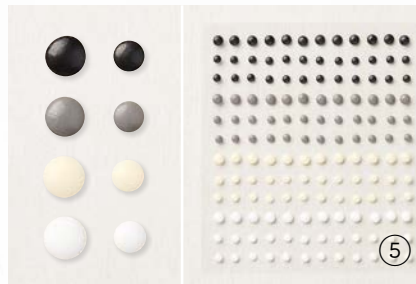

Suite  
**HEART  
 & HOME**

Suite Collection • 157959 | 189,75 € | £146.00

Cling • 

*Suite collection includes one of each item listed on the next page.*

**1. BLESSINGS OF HOME BUNDLE**  
 157939 | 70,00 € 63,00 € | £54.00 £48.50  
 10% BUNDLED SAVINGS Cling •   
 Blessings of Home Stamp Set  
 + Flowers of Home Dies (p. 76)