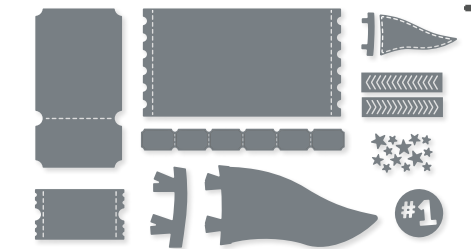

SPORTS EVENT DIES
157892 | 33,00 € | £25.00
12 dies. Largest die: 4" x 2-1/4" (10.2 x 5.7 cm).

10%
BUNDLED SAVINGS

YOUR BIGGEST FAN BUNDLE
157893 | ~~55,00 €~~ 49,50 € | ~~£42.00~~ £37.75
Photopolymer •
Your Biggest Fan Stamp Set (p. 69) + Sports Event Dies