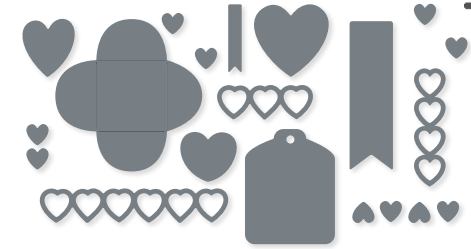

SWEET HEARTS DIES
157623 | 35,00 € | £27.00
16 dies. Largest die: 3-1/4" x 5/8" (8.3 x 1.6 cm).

10%
BUNDLED SAVINGS

SWEET CONVERSATIONS BUNDLE
157624 | ~~57,00 €~~ 51,25 € | ~~£44.00~~ £39.50
Photopolymer •
Sweet Conversations Stamp Set (p. 10) + Sweet Hearts Dies