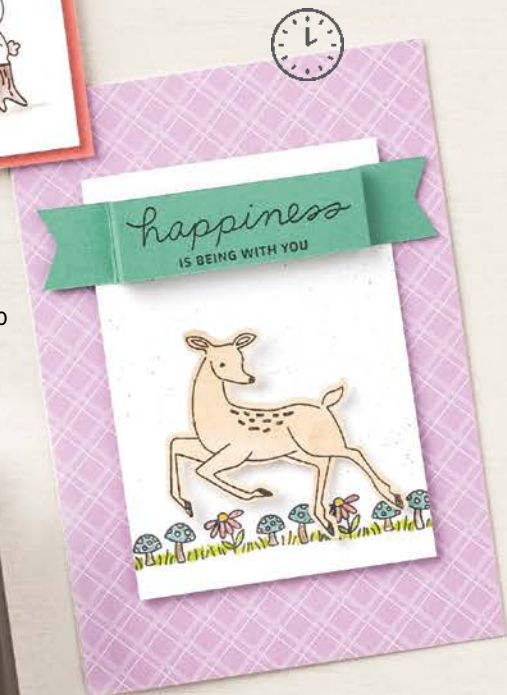

**SPARKLE & SHINE
SEQUINS ASSORTMENT**
158137 | 8,50 € | £6.75
1,000 pieces: 4 mm, 3 mm.
Clear, iridescent, silver.

CLOUD PUNCH
157749 | 22,00 € | £17.00
Punched image:
2-1/4" x 1-3/8"
(2.3 x 3.5 cm).