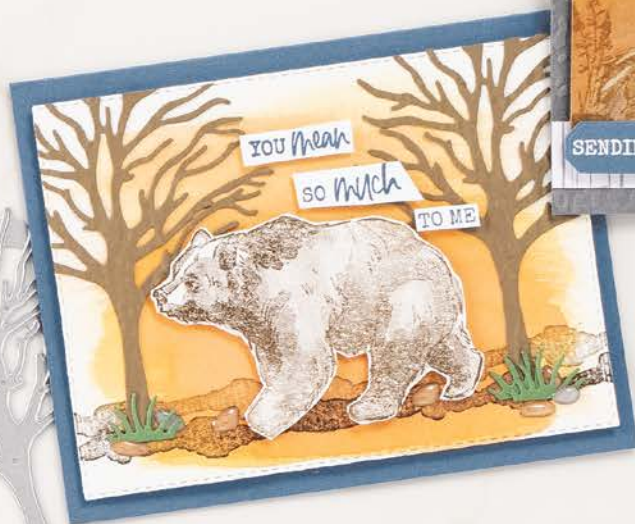

[AC P. 158]
BEAUTIFUL TREES DIES
155840 | 44,00 € | £33.00

TO A
Great
GUY

FOR ALL THE
Great THINGS
YOU DO

YOU mean SO much
TO ME

A NOTE
OF
thanks

SENDING *birthday* WISHES