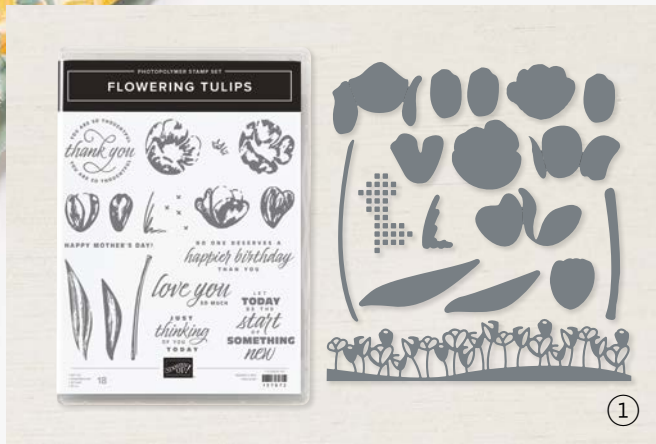

NUTS & BOLTS • 157650 | 26,00 € | £20.00  
 9 cling stamps (suggested clear blocks: a, b, c, d)

*Suite*  
**FLOWERING  
FIELDS**

Suite Collection • 157685 | 153,75 € | £119.50

Photopolymer •   

*Suite collection includes one of each item listed on the next page.*