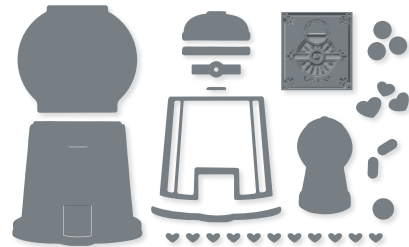

**GROVE DIES • 157844 | 47,00 € | £36.00**  
10 dies. Largest die: 4-3/4" x 3-1/8" (12.1 x 7.9 cm).

**10%**  
BUNDLED SAVINGS

**GRASSY GROVE BUNDLE**  
157845 | ~~77,00 €~~ 69,25 € | ~~£59.00~~ £53.00  
Cling •   
Grassy Grove Stamp Set (p. 47) + Grove Dies