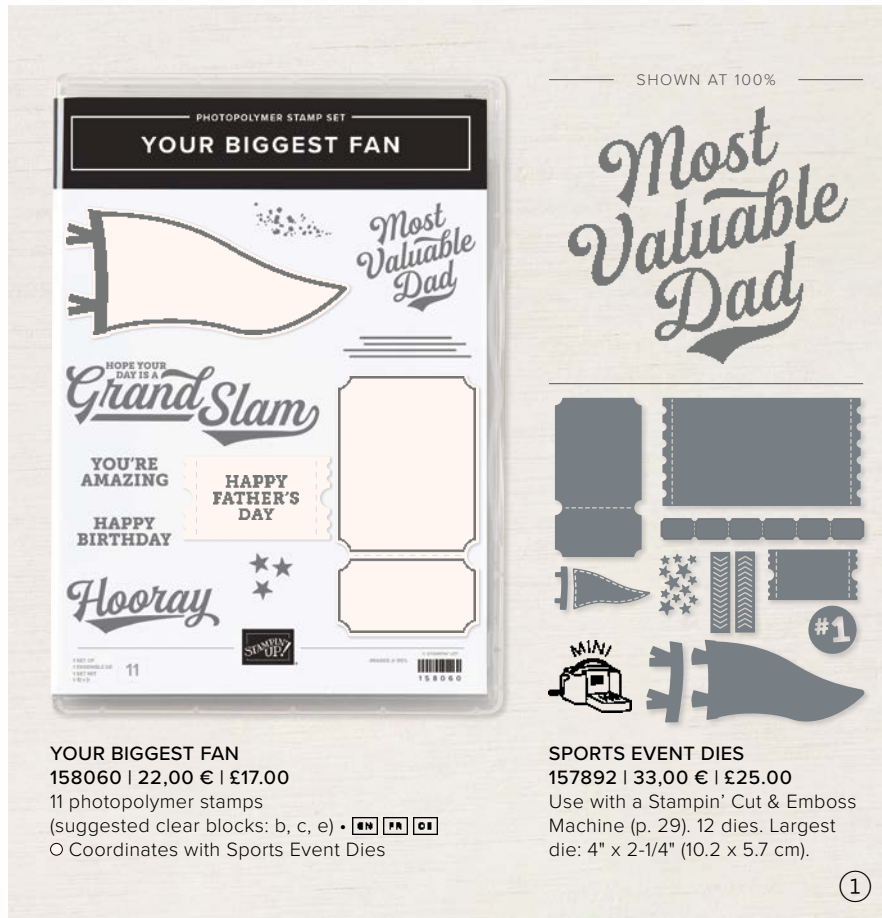

YOUR BIGGEST FAN
158060 | 22,00 € | £17.00
11 photopolymer stamps
(suggested clear blocks: b, c, e) •
O Coordinates with Sports Event Dies

SPORTS EVENT DIES
157892 | 33,00 € | £25.00
Use with a Stampin' Cut & Emboss Machine (p. 29). 12 dies. Largest die: 4" x 2-1/4" (10.2 x 5.7 cm).