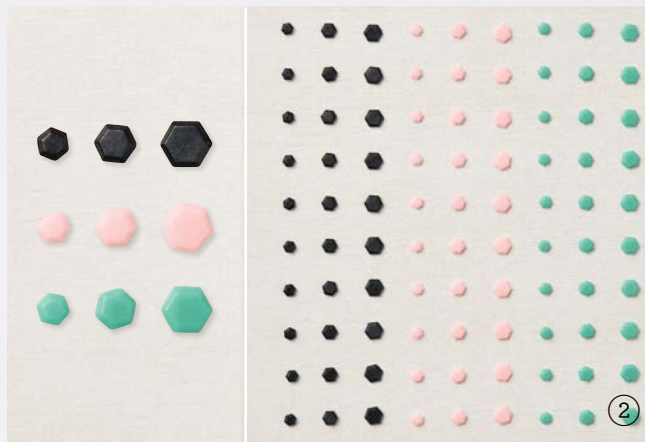

MAGENTA MADNESS | BLUSHING BRIDE | PUMPKIN PIE | CRUSHED CURRY | JUST JADE | NIGHT OF NAVY

1. HELLO BEAUTIFUL BUNDLE
158047 | 57,00 € | 51,25 € | £44.00 | £39.50

10% BUNDLED SAVINGS Photopolymer •

Hello Beautiful Stamp Set
+ Beautiful Shapes Dies (p. 80)

2. ADHESIVE-BACKED HEXAGONS
158148 | 9,25 € | £7.00

90 pieces: 10 each of 3 colours. 4 mm, 5 mm, 6 mm. Basic Black, Blushing Bride, Just Jade.

3. ABSTRACT BEAUTY CARDS & ENVELOPES
158050 | 12,00 € | £9.25

10 card bases and envelopes. 1 each of 10 designs. Folded card size: 4" x 6" (10.2 x 15.2 cm).

4. ABSTRACT BEAUTY EPHEMERA PACK
158151 | 7,75 € | £6.00

60 pre-cut pieces. 2 each of 30 designs. Largest piece: 2-1/2" x 2-1/2" (6.4 x 6.4 cm). Includes gold foil.

5. ABSTRACT BEAUTY 4" X 6" (10.2 X 15.2 CM) SPECIALTY DESIGNER SERIES PAPER • 158039 | 18,00 € | £14.00
NEW SIZE!

48 sheets: 4 each of 12 double-sided designs*. Acid free, lignin free.

*Visit stampinup.uk or stampinup.nl and search by item number to see enlarged images and detailed product information.