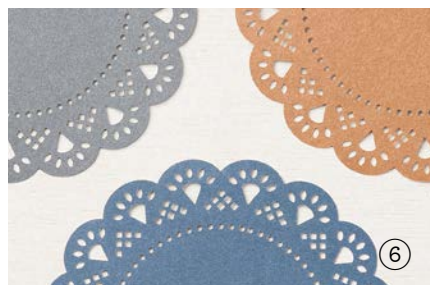

Suite  
**HEART  
 & HOME**

Suite Collection • 157959 | 189,75 € | £146.00

Cling • 

*Suite collection includes one of each item listed on the next page.*

**1. BLESSINGS OF HOME BUNDLE**  
 157939 | 70,00 € 63,00 € | £54.00 £48.50  
 10% BUNDLED SAVINGS Cling •   
 Blessings of Home Stamp Set  
 + Flowers of Home Dies (p. 76)