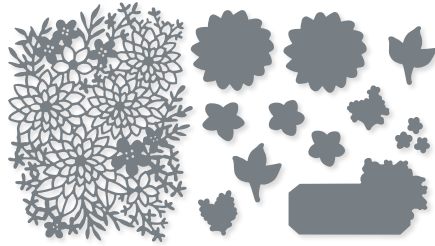

DETAILED DAHLIAS DIES
157801 | 47,00 € | £36.00
12 dies. Largest die: 4" x 5-1/8" (10.2 x 13 cm).